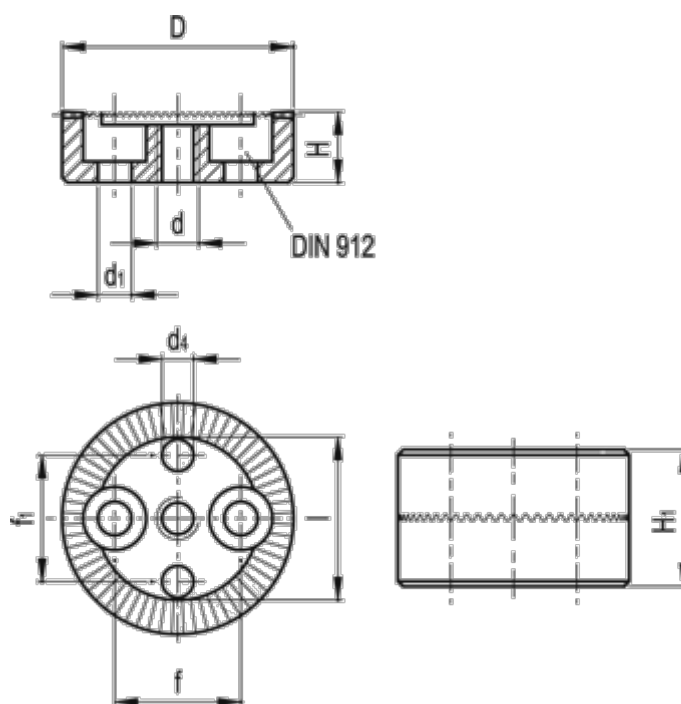

Data Sheet

Article number: 20654534

Description: E+G Serrated locking plate
GN 187.4-27-60-A-ST

Measures

D	= 27	l	= 19.5
d	= M5	Number of teeth	= 60
d1	= 4.3	Weight (g)	= 24
d4 H11	= 4		
f	= 15		
f1	= 15		
H +/-0.9	= 7.5		
H1	= 15		